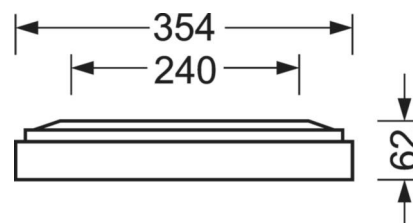

LIGHTING TECHNOLOGY

Placement	LED, Colour rendering/Light colour CRI ≥ 80 / 3000K
Colour tolerance (MacAdam)	3SDCM
Photobiological safety (Luminaire)	RGO
Nominal luminous flux/switching steps (EDM)	4900lm/37W, 4300lm/32W, 3600lm/26W, 3000lm/21W
LED service life	100000h L80/B10 (Tq 25°C), 50000h L90/B50 (Tq 25°C)
Luminaire luminous efficiency	143lm/W-132lm/W
UGR lat./long.	18.3 / 18.5 (37W)

MECHANICS

Housing colour	traffic white RAL 9016
Dimensions (LxWxH/DxH)	1248mm x 354mm x 62mm
Weight (net)	6.12kg
Cable entry KE (X/Y)	0mm/0mm
Type of installation	Ceiling-mounted single installation, Ceiling-mounted trunking installation

DEEP-LINK

<https://www.regiolux.de/en/article/65714014170>

Reference	LED 4900lm/37W 830
ηLB	100 %
Φ ↓/↑	100 % / 0 %
UGR lat./long.	18.3 / 18.5
VDU	65° < 3000cd/m²

Dimensions

L	1248 mm	Length
B	354 mm	Width
H	62 mm	Height
A1	1000 mm	Mounting distance single mounting
A3	248 mm	Mounting distance between luminaires in a light run arrangement
A4	240 mm	Mounting distance (width)
X	0 mm	Distance cable infeed to the center of the luminaire on the X-axis
Y	0 mm	Distance cable infeed to the center of the luminaire on the Y-axis