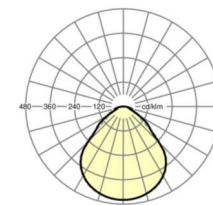

LIGHTING TECHNOLOGY

Placement	LED, Colour rendering/Light colour CRI ≥ 80 / 3000K
Colour tolerance (MacAdam)	3SDCM
Photobiological safety (Luminaire)	RGO
Nominal luminous flux/switching steps (EDM)	4900lm/37W, 4300lm/32W, 3600lm/26W, 3000lm/21W
LED service life	100000h L80/B10 (Tq 25°C), 50000h L90/B50 (Tq 25°C)
Luminaire luminous efficiency	143lm/W-132lm/W
UGR lat./long.	18.3 / 18.5 (37W)

DEEP-LINK

<https://www.regiolux.de/en/article/65714014170>

Reference	LED 4900lm/37W 830
ηLB	100 %
Φ ↓/↑	100 % / 0 %
UGR lat./long.	18.3 / 18.5
VDU	65° < 3000cd/m²

Dimensions

L	1248 mm	Length
B	354 mm	Width
H	62 mm	Height
A1	1000 mm	Mounting distance single mounting
A3	248 mm	Mounting distance between luminaires in a light run arrangement
A4	240 mm	Mounting distance (width)
X	0 mm	Distance cable infeed to the center of the luminaire on the X-axis
Y	0 mm	Distance cable infeed to the center of the luminaire on the Y-axis