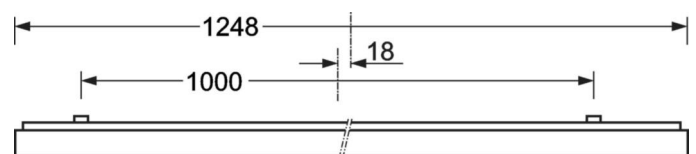

Surface-mounted luminaire - Micro-prismatic diffuser - direct distribution

Steel sheet enclosure, powder-coated rectangular cross-section, integrated Quicklock quick-mount bracket system with catch hook and safety rope for simple and quick mounting; Housing colour traffic white RAL 9016; Homogeneous direct light distribution for VDU-compatibility in accordance with DIN-EN 12464-1; glare reduction through microprism diffuser with special "multilayer" technology and optimised light deflecting foil; Easy installation of the connection, directly on the top of the luminaire with a terminal cover cap; the ETM levels can easily be adjusted from the upper side of the luminaire. Electrical connection via 3-pole connection terminal with plug-in contacts.. If required, an AVA-MH universal mounting aid is available as an accessory. Surface-mounted luminaire for ceiling installation;

MECHANICS

Housing colour	traffic white RAL 9016
Dimensions (LxWxH/DxH)	1248mm x 354mm x 62mm
Weight (net)	6.12kg
Cable entry KE (X/Y)	0mm/0mm
Type of installation	Ceiling-mounted single installation, Ceiling-mounted trunking installation

DEEP-LINK

<https://www.regiolux.de/en/article/65714014170>

Reference	LED 4900lm/37W 830
ηLB	100 %
Φ ↓/↑	100 % / 0 %
UGR lat./long.	18.3 / 18.5
VDU	65° < 3000cd/m²

Dimensions

L	1248 mm	Length
B	354 mm	Width
H	62 mm	Height
A1	1000 mm	Mounting distance single mounting
A3	248 mm	Mounting distance between luminaires in a light run arrangement
A4	240 mm	Mounting distance (width)
X	0 mm	Distance cable infeed to the center of the luminaire on the X-axis
Y	0 mm	Distance cable infeed to the center of the luminaire on the Y-axis